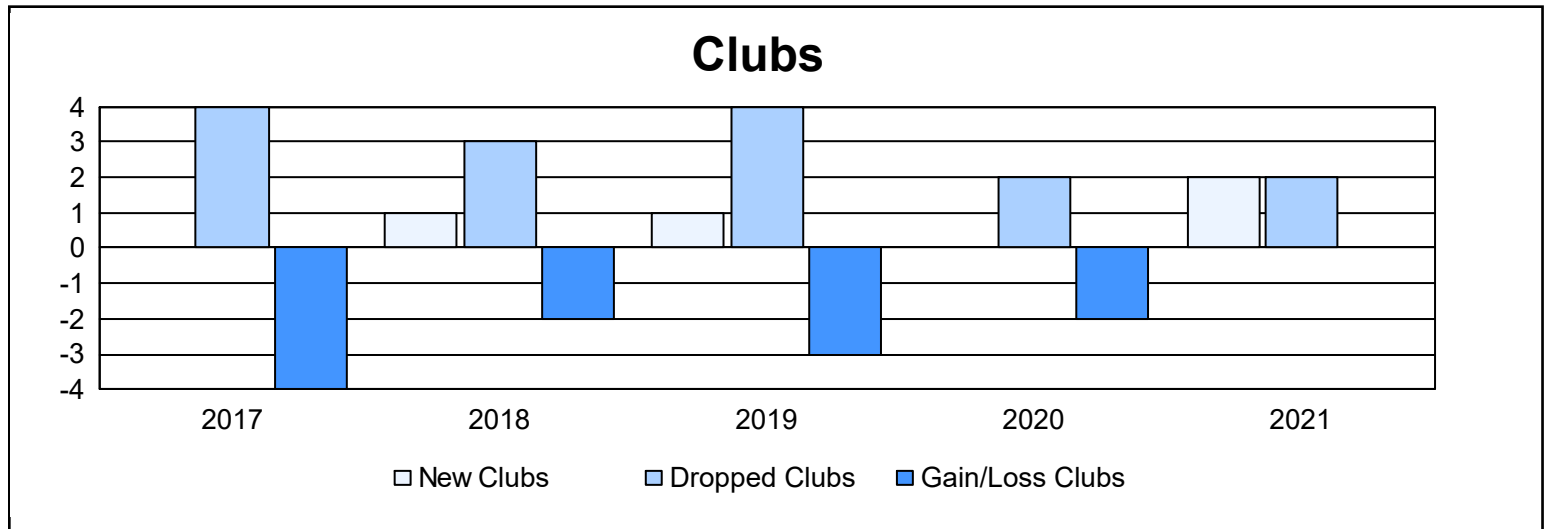

Year	New Clubs	Dropped Clubs	Gain/ Loss Clubs	New Members	Charter Members	Reinstate Members	Transfer Members	Total Member Added	Total Members Dropped	Gain/ Loss Members
2016-2017	0	4	-4	67	5	1	11	84	180	-96
2017-2018	1	3	-2	79	23	0	10	112	193	-81
2018-2019	1	4	-3	33	33	3	7	76	105	-29
2019-2020	0	2	-2	87	4	9	1	101	97	4
2020-2021	2	2	0	72	55	0	6	133	197	-64
<b>Average</b>	<b>1</b>	<b>3</b>	<b>-2</b>	<b>68</b>	<b>24</b>	<b>3</b>	<b>7</b>	<b>101</b>	<b>154</b>	<b>-53</b>

### Membership Composition June 2021 Cumulative