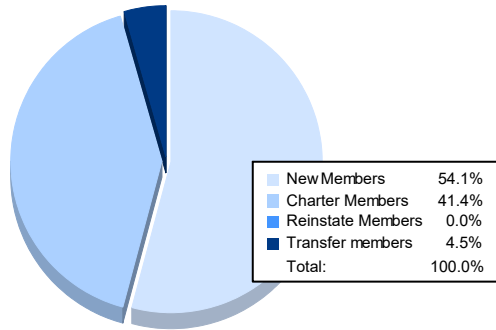

Year	New Clubs	Dropped Clubs	Gain/ Loss Clubs	New Members	Charter Members	Reinstate Members	Transfer Members	Total Member Added	Total Members Dropped	Gain/ Loss Members
2016-2017	0	4	-4	67	5	1	11	84	180	-96
2017-2018	1	3	-2	79	23	0	10	112	193	-81
2018-2019	1	4	-3	33	33	3	7	76	105	-29
2019-2020	0	2	-2	87	4	9	1	101	97	4
2020-2021	2	2	0	72	55	0	6	133	197	-64
<b>Average</b>	<b>1</b>	<b>3</b>	<b>-2</b>	<b>68</b>	<b>24</b>	<b>3</b>	<b>7</b>	<b>101</b>	<b>154</b>	<b>-53</b>

### Membership Composition June 2021 Cumulative