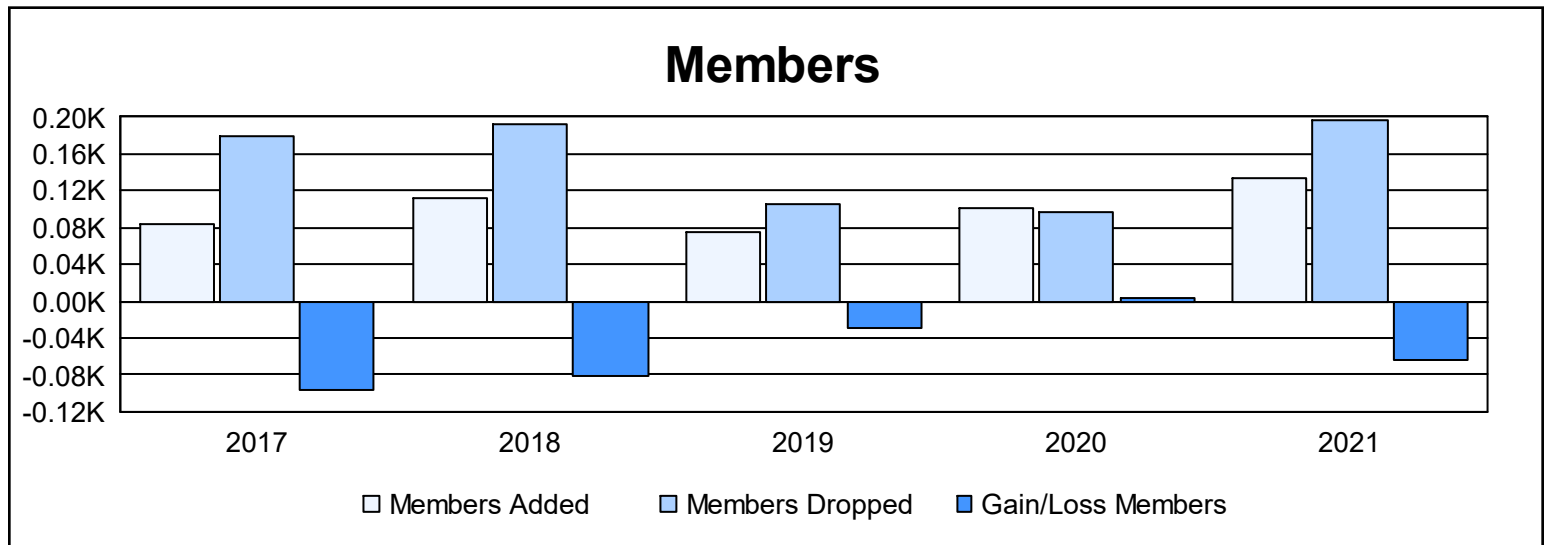

Year	New Clubs	Dropped Clubs	Gain/ Loss Clubs	New Members	Charter Members	Reinstate Members	Transfer Members	Total Member Added	Total Members Dropped	Gain/ Loss Members
2016-2017	0	4	-4	67	5	1	11	84	180	-96
2017-2018	1	3	-2	79	23	0	10	112	193	-81
2018-2019	1	4	-3	33	33	3	7	76	105	-29
2019-2020	0	2	-2	87	4	9	1	101	97	4
2020-2021	2	2	0	72	55	0	6	133	197	-64
<b>Average</b>	<b>1</b>	<b>3</b>	<b>-2</b>	<b>68</b>	<b>24</b>	<b>3</b>	<b>7</b>	<b>101</b>	<b>154</b>	<b>-53</b>

### Membership Composition June 2021 Cumulative